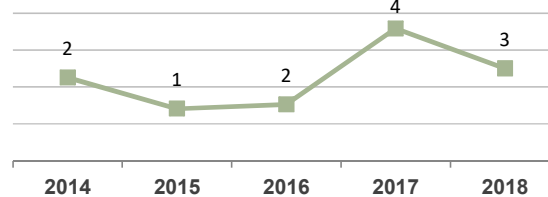

### Israel's Goods Trade Relations with Cuba

\*\*

	M\$	% Change
Export	0.2	1600%
Import	2.5	-30%
Total trade (export + import)	2.7	
Trade Balance (export - import)	-2.3	

Israel's Export to Cuba

Israel's Import from Cuba